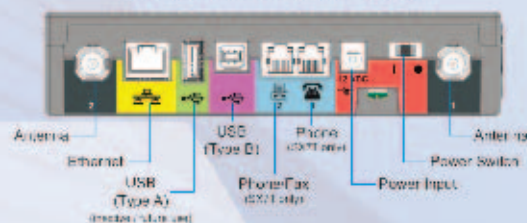

SX7 Connection Ports

Telular Corporation
2727 Paces Ferry Road
Suite 1-800

Atlanta, GA 30339 USA
1-800-229-2326
www.Telular.com